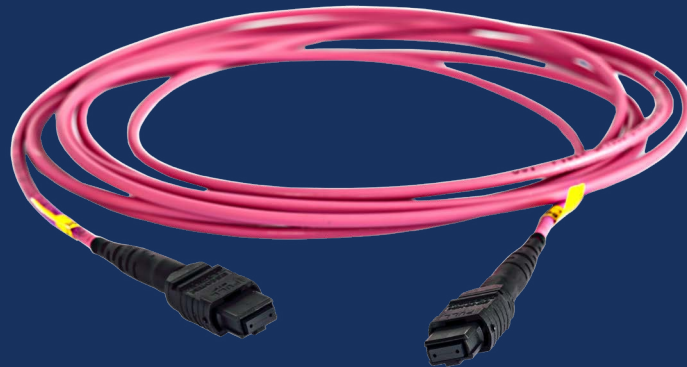

MTP-16 OM4 Multimode Fiber-Optic Cable

S-CAB-OM4-MTP16-MTP16-X

Quick Facts

- Fiber Optic Patch Cable
- MTP-16 to MTP-16
- Multimode-Fiber OM4

Specs

Connector	MTP-16 (female) / MTP-16 (female)	MTP Polarity	Type B
Fiber Type	16 Fiber, Multimode OM4	Cable Diameter	3mm
Cable Jacket	LSZH (Low Smoke Zero Halogen)	Cable Jacket Color	Violet

Ordering Information

Part Number	Description
S-CAB-OM4-MTP16-MTP16-1	Patch cord MTP-16/Female OM4 16C, 1 Meter
S-CAB-OM4-MTP16-MTP16-3	Patch cord MTP-16/Female OM4 16C, 3 Meter
S-CAB-OM4-MTP16-MTP16-5	Patch cord MTP-16/Female OM4 16C, 5 Meter
S-CAB-OM4-MTP-MTP-X	Custom lengths available on request