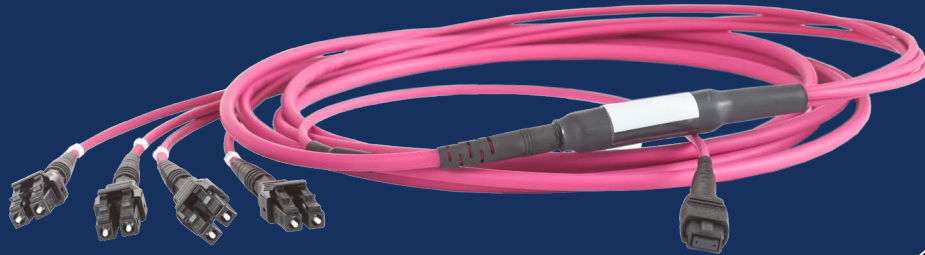

## MTP to 4× LC-Duplex Breakout OM4 Multimode Fiber-Optic Cable

### S-CAB-OM4-MTP-4LCD-X

#### Quick Facts

- Fiber Optic Patch Cable
- MTP to 4× LC-Duplex PC
- Multimode-Fiber OM4

#### Specs

Connector	MTP (female) / 4× LC-Duplex (male)	MTP Polarity	Type B
LC Polish	PC	Fiber Type	8 Fibers, Multimode OM4
Cable Diameter	3mm	Cable Jacket	LSZH (Low Smoke Zero Halogen)
Cable Jacket Color	Violet		